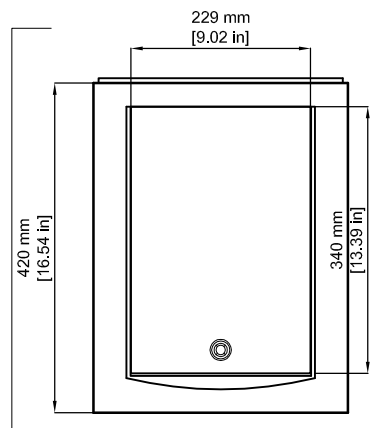

View from the bottom

Technical door opening

Front view

View from the right

Additional module Small face

View from the right

Front face

Copyrighted material - Do not copy - A URBACO creation

Specifications are not contractual, subject to change without notice

Product Designation :

CITY6 CONTROLLER

TECHNICAL DRAWING

Product Reference : CITY6		File Reference : PT-CITY6(V1-EN)		Folio : 1/1	Date : 16/06/06
Material : Steel	Finish : Zinc metalization	Thickness : 0.24 in	Weight : 198.36 lbs		