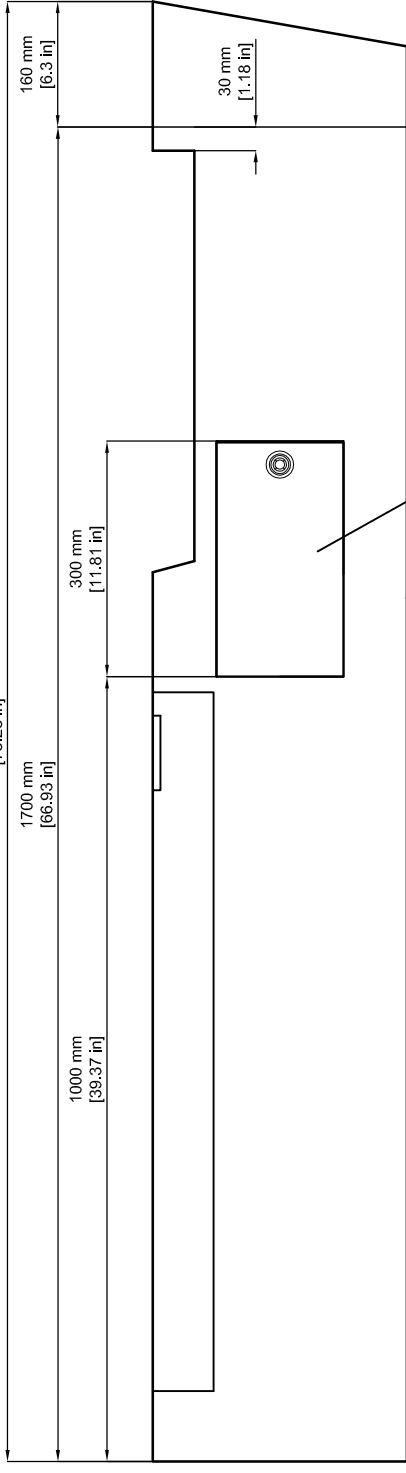

View from the bottom

Technical door opening

Front view

View from the right

Additional module Small face

View from the right

Front face

Copyrighted material - Do not copy - A URBACO creation

Specifications are not contractual, subject to change without notice

Product Designation :

CITY6 CONTROLLER

TECHNICAL DRAWING

Product Reference : CITY6		File Reference : PT-CITY6(V1-EN)		Folio : 1/1	Date : 16/06/06
Material : Steel	Finish : Zinc metalization	Thickness : 0.24 in	Weight : 198.36 lbs		