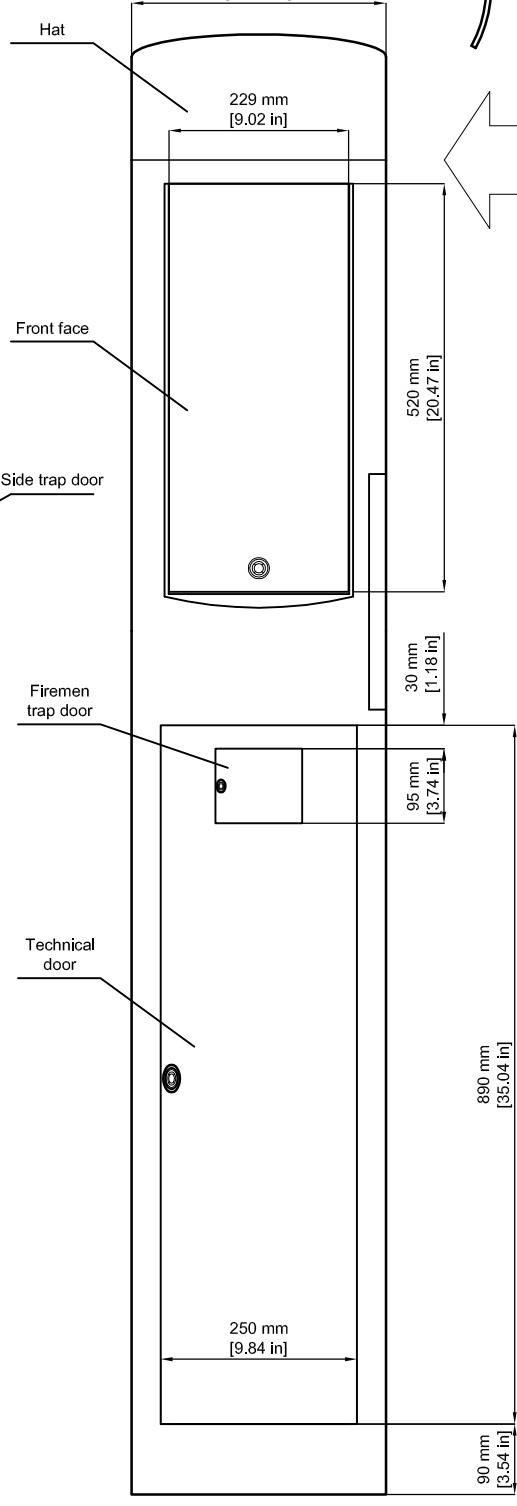

View from the bottom

Technical door opening

Front view

View from the right

Additional module Small face

View from the right

Front face

Copyrighted material - Do not copy - A URBACO creation

Specifications are not contractual, subject to change without notice

Product Designation :

CITY6 CONTROLLER

TECHNICAL DRAWING

Product Reference : CITY6		File Reference : PT-CITY6(V1-EN)		Folio : 1/1	Date : 16/06/06
Material : Steel	Finish : Zinc metalization	Thickness : 0.24 in	Weight : 198.36 lbs		